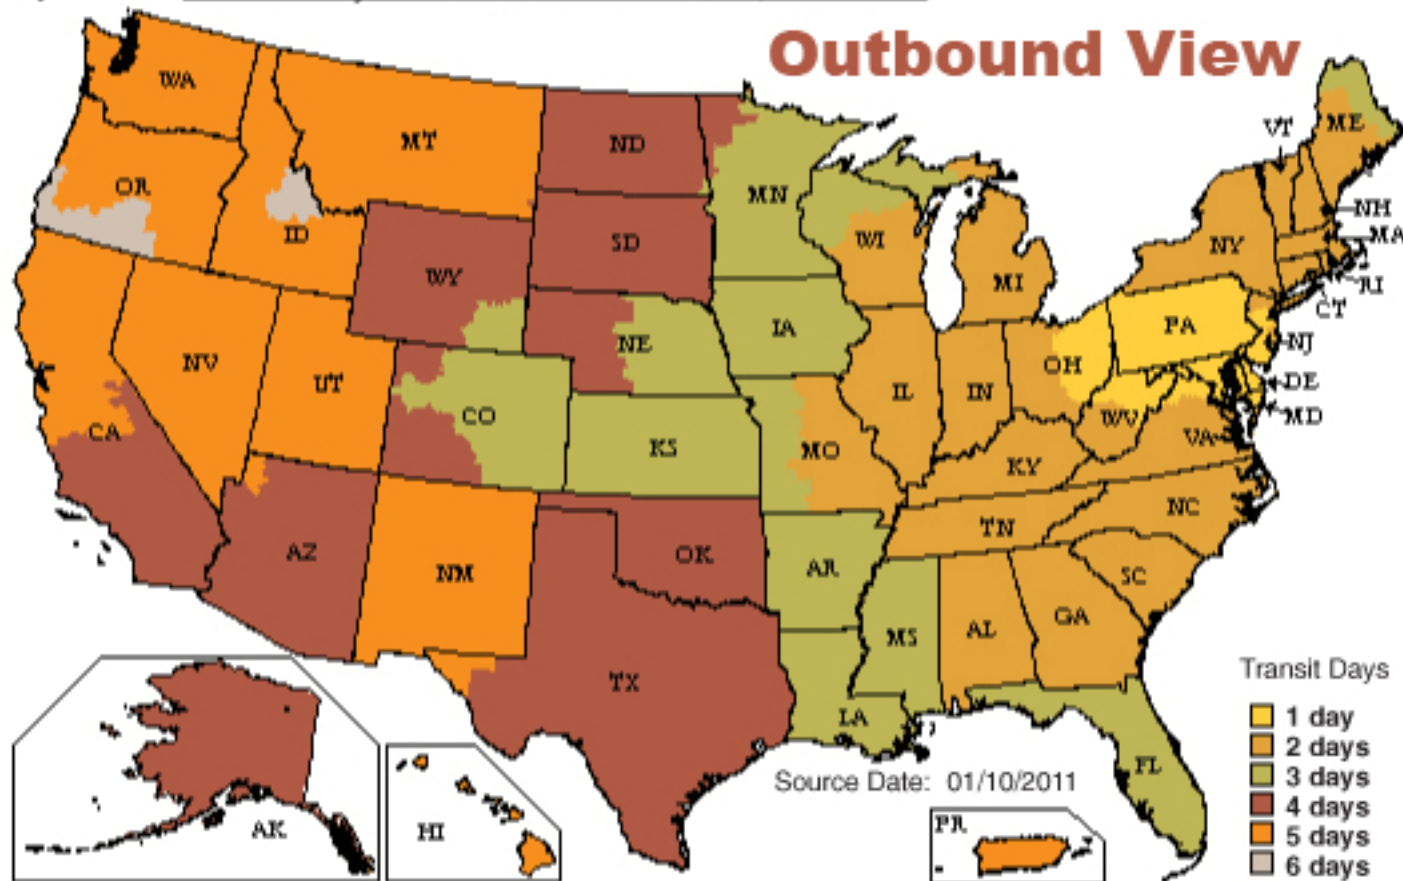

*UPS guarantees the day of delivery for every ground package you ship to any address within the 48 contiguous states, except for any ground package originating in Alaska or Hawaii. In addition, the guarantee applies to shipments from Puerto Rico to the 48 contiguous states (see Terms and Conditions for details). Service Map colors may vary due to differences in hardware and software. For the scheduled days in transit for ground packages shipped within the 48 contiguous states, please use the Time-in-Transit calculator.*