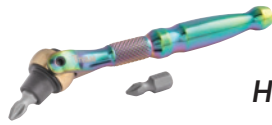

SRP **\$42.79**

TL209 8" Adjustable Wrench

- 1¹/₈" Jaw Capacity • 10" OAL
- Laser-Etched Scales, Fractional & Metric, Opposite Sides of Head
- Continuous Tapered Handle for Aligning Bolt & Rivet Holes
- Head Equivalent to Standard 8" Long Adjustable Wrench

SRP **\$15.68**

Limited Edition Titanium Finish

- 90-Tooth Reversible Ratcheting Mechanism Turns Fasteners with Swing Arc of as Little as 4°
- Chrome Vanadium Steel • Knurling at Handle Mid-Section

TL11326 1/4" Dr Titanium Swivel Head Micro Ratchet, 4" OAL

- Detent Ball Holds Sockets Securely

TL11327 1/4" Dr Titanium Swivel Head Micro Bit Driver, 4" OAL

- Magnetic Bit Retention

Your Choice: SRP **\$40.00**

TL12086 3-Pc 6" Long Socket Adapter Set

- Impact Grade • Detent Ball for Secure Socket Retention
- Adapts Sockets to Power Drills & Drivers, 1/4" Shank
- **Includes:** (1) 1/4" Dr, (1) 3/8" Dr & (1) 1/2" Dr

SRP **\$9.44**

TL16207 3/8" Keyless Chuck Adapter

- 1/4" Hex Shank
- Conversion for 1/4" Impact Driver

SRP **\$10.39**

TL36006 90 Lumen Pocket Flashlight

- Aluminum • **Includes:** 2 AAA Batteries
- 5/8" Diameter x 5 1/2" Length