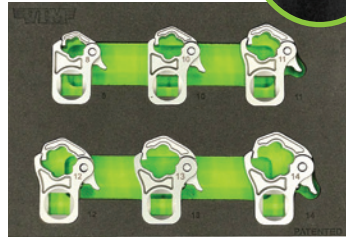

VIRFW100
6-Pc 3/8" Dr Ratcheting Flare Nut Wrench Set

- Self-Adjusting, Spring-Loaded Jaw that Locks in an Open Position
- Compatible with both Metric & Standard Sizes, Labeled
- Fully Encloses Around Fastener, Biting on all 6 Flats, & Impeding it from Expanding under Torque
- **Includes:** 8, 10, 11, 12, 13 & 14MM

USER \$168.83 SRP **\$136.84**

VIV18
8-Pc Ignition Wrench Set, SAE

- **Includes:** 13/64" x 15/64", 15/64" x 13/64", 7/32" x 1/4", 1/4" x 7/32", 9/32" x 5/16", 5/16" x 9/32", 11/32" x 3/8", 3/8" x 11/32" Chrome

USER \$38.35 SRP **\$31.09**

VIWSA100
3-Pc Wobble Socket Adapter Set

- Convert any Box Wrench to a Wobble Square Drive
- Wobble Drive Allows for 15° Swivel
- 2-Step Wobble Drive can Swivel or Lock in Fixed Position by Pushing Socket Further In
- Made of Hardened Cr-Mo Alloy Steel with Satin Finish
- **Includes:** 1/4" x 10MM, 3/8" x 14MM & 1/2" x 19MM

Flexible Magnetic Organizational Mat

Holds Parts & Tools to any Curved or Tilted Ferrous Surface

- Ultra-Flexible TPEE, will Fold, Bend or Roll any way You Need
- Strong Embedded Neodymium Magnets
- 8 3/4" x 5 1/2"; Low Profile, 0.19" Thick
- Easy to Clean, Soap & Water • High Vis Red