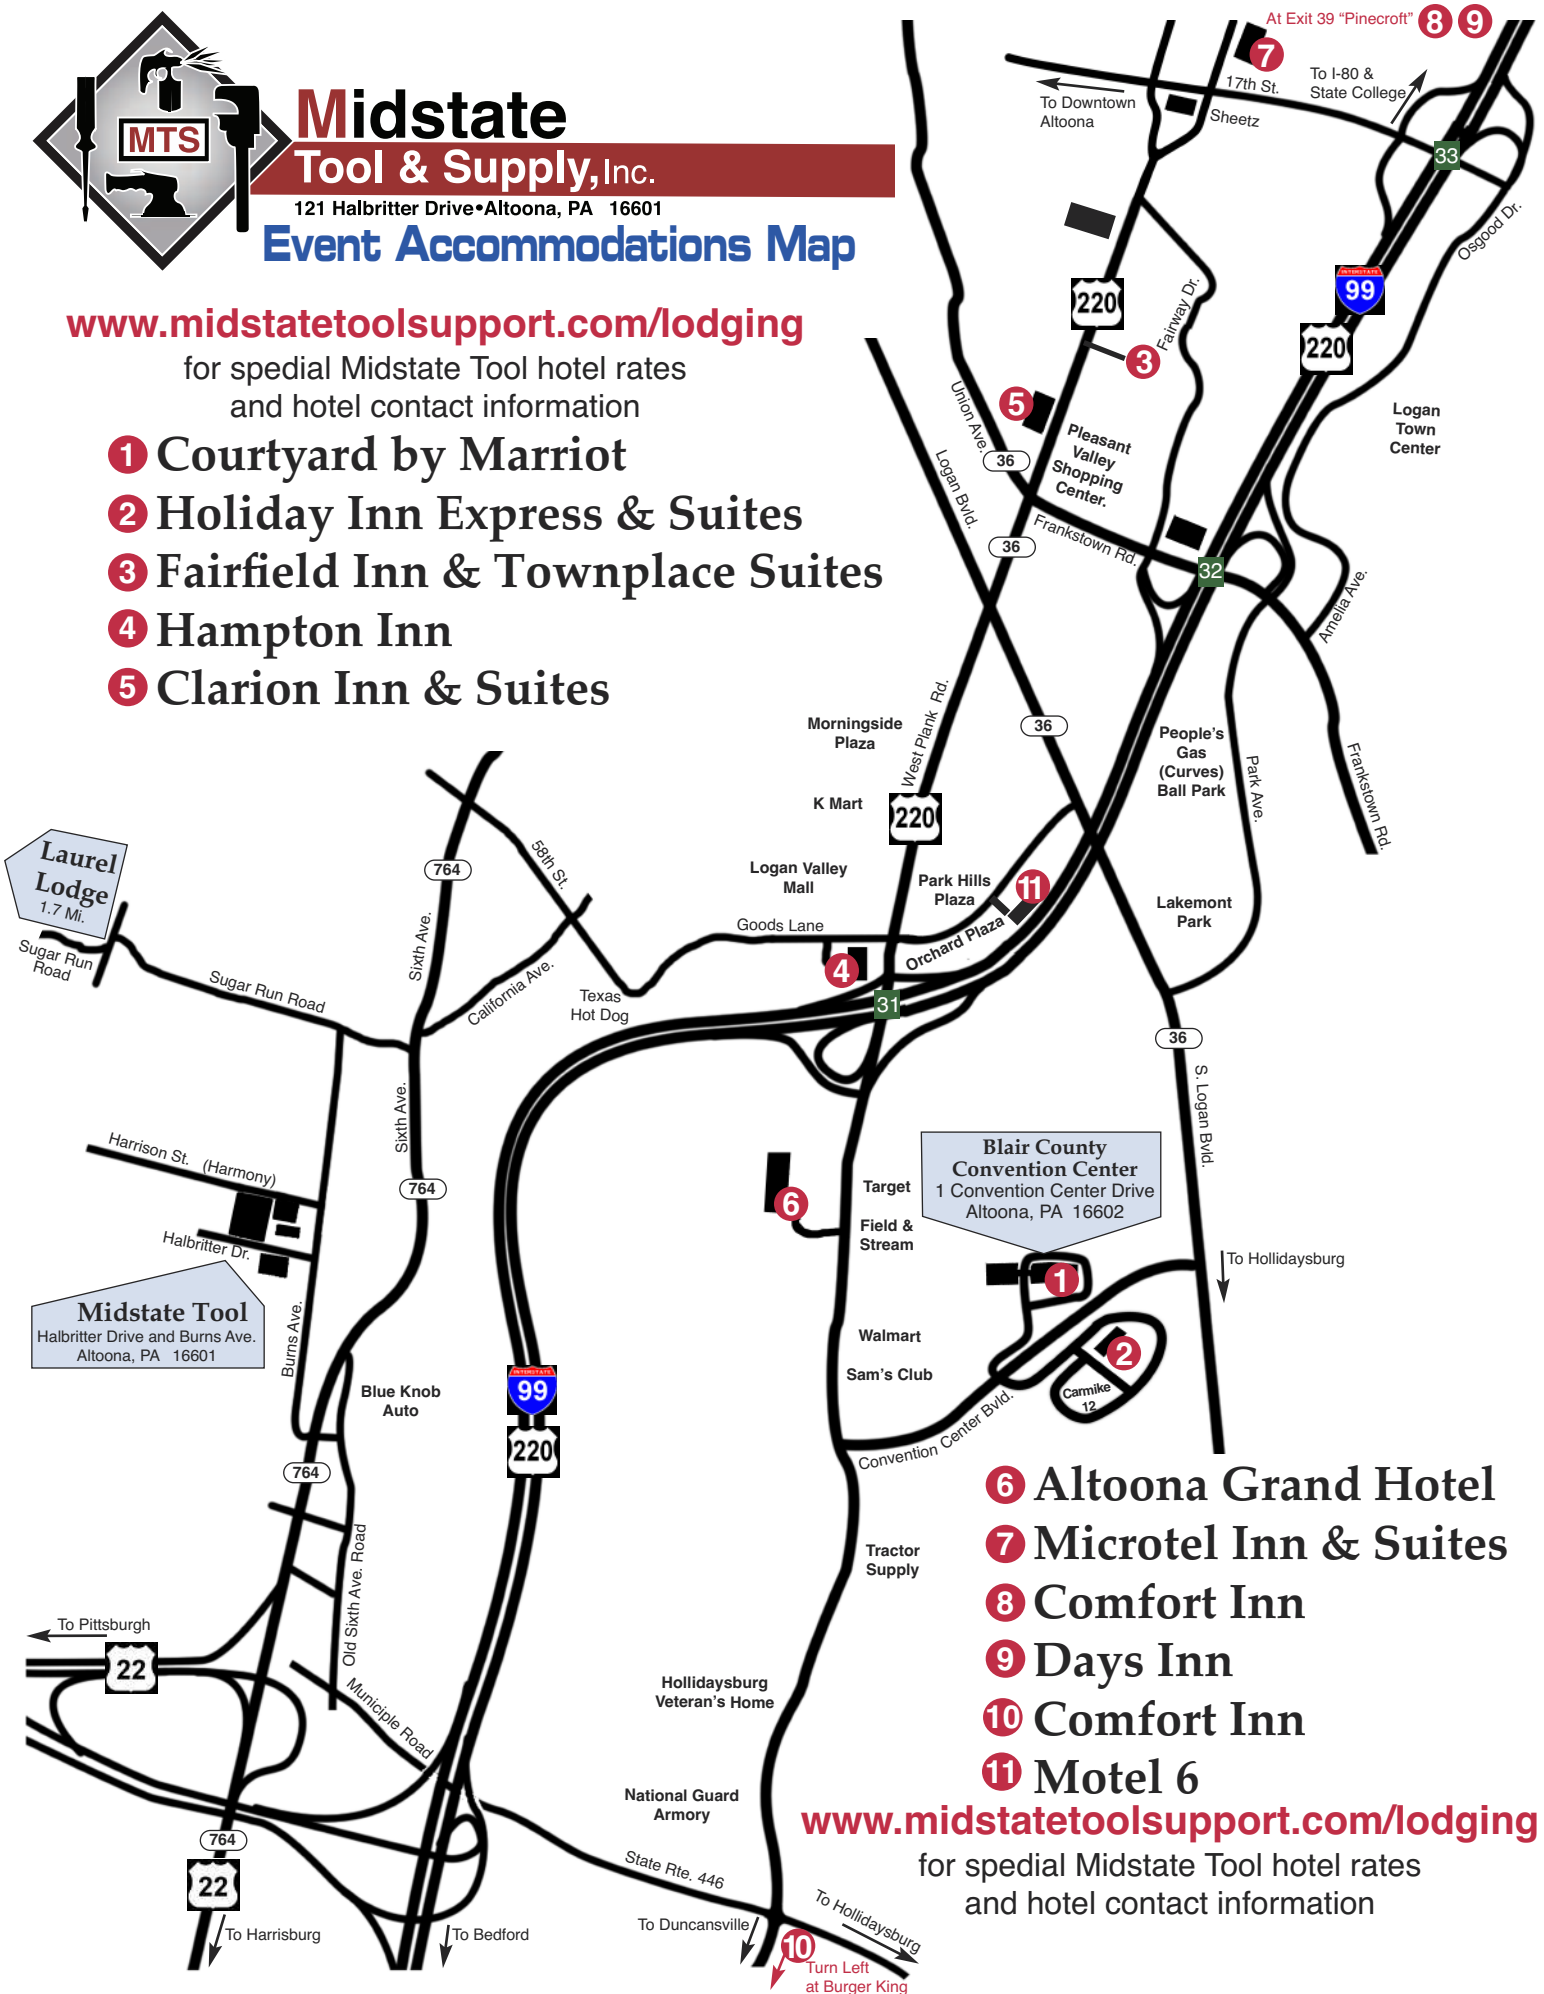

# Midstate Tool & Supply, Inc.

121 Halbritter Drive • Altoona, PA 16601

## Event Accommodations Map

[www.midstatetoolsupport.com/lodging](http://www.midstatetoolsupport.com/lodging)

for special Midstate Tool hotel rates  
and hotel contact information

- 1 Courtyard by Marriot
- 2 Holiday Inn Express & Suites
- 3 Fairfield Inn & Townplace Suites
- 4 Hampton Inn
- 5 Clarion Inn & Suites

- 6 Altoona Grand Hotel
- 7 Microtel Inn & Suites
- 8 Comfort Inn
- 9 Days Inn
- 10 Comfort Inn
- 11 Motel 6

[www.midstatetoolsupport.com/lodging](http://www.midstatetoolsupport.com/lodging)

for special Midstate Tool hotel rates  
and hotel contact information